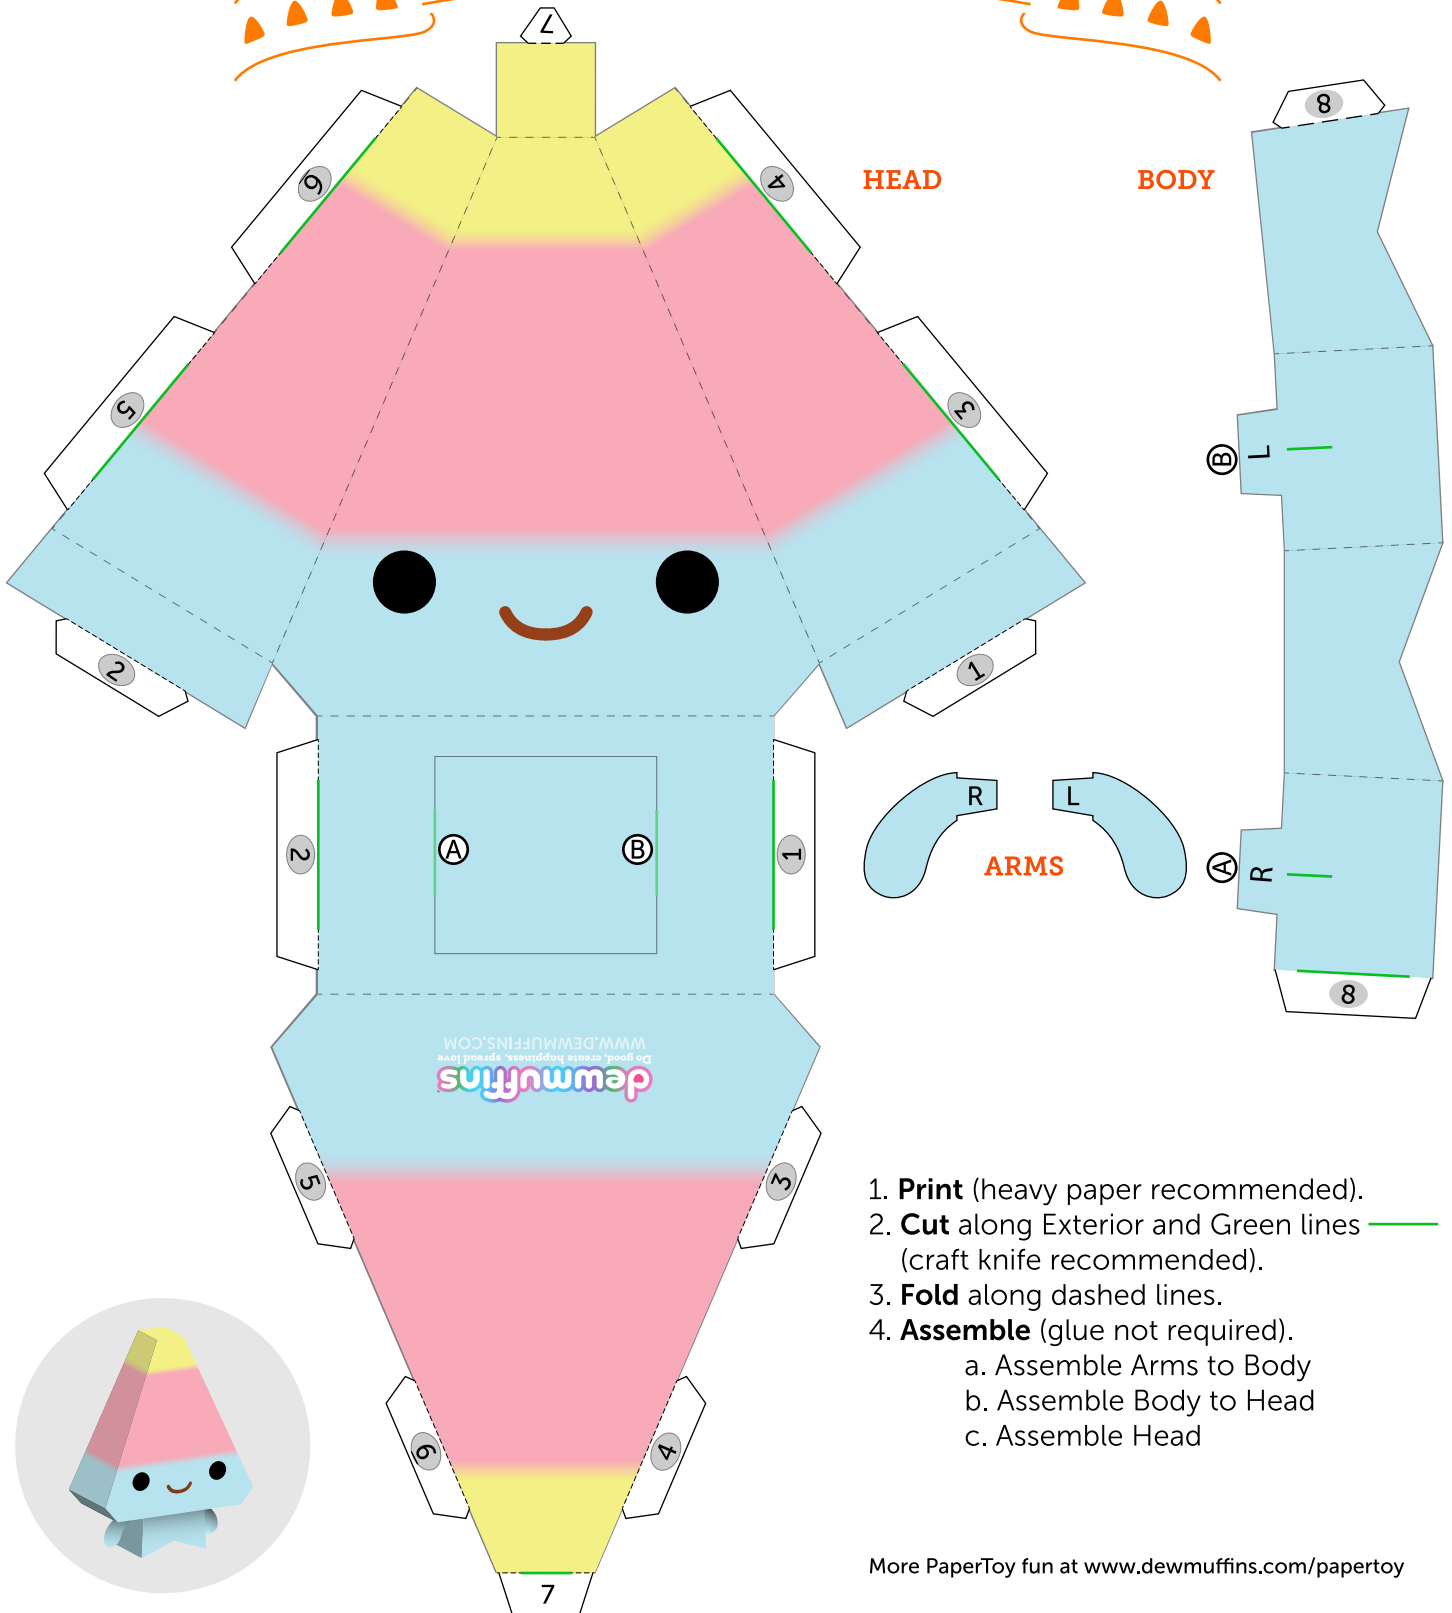

PASTEL FLAVOR

# Candy Corn

CITIZENS

1. **Print** (heavy paper recommended).
2. **Cut** along Exterior and Green lines — (craft knife recommended).
3. **Fold** along dashed lines.
4. **Assemble** (glue not required).
  - a. Assemble Arms to Body
  - b. Assemble Body to Head
  - c. Assemble Head