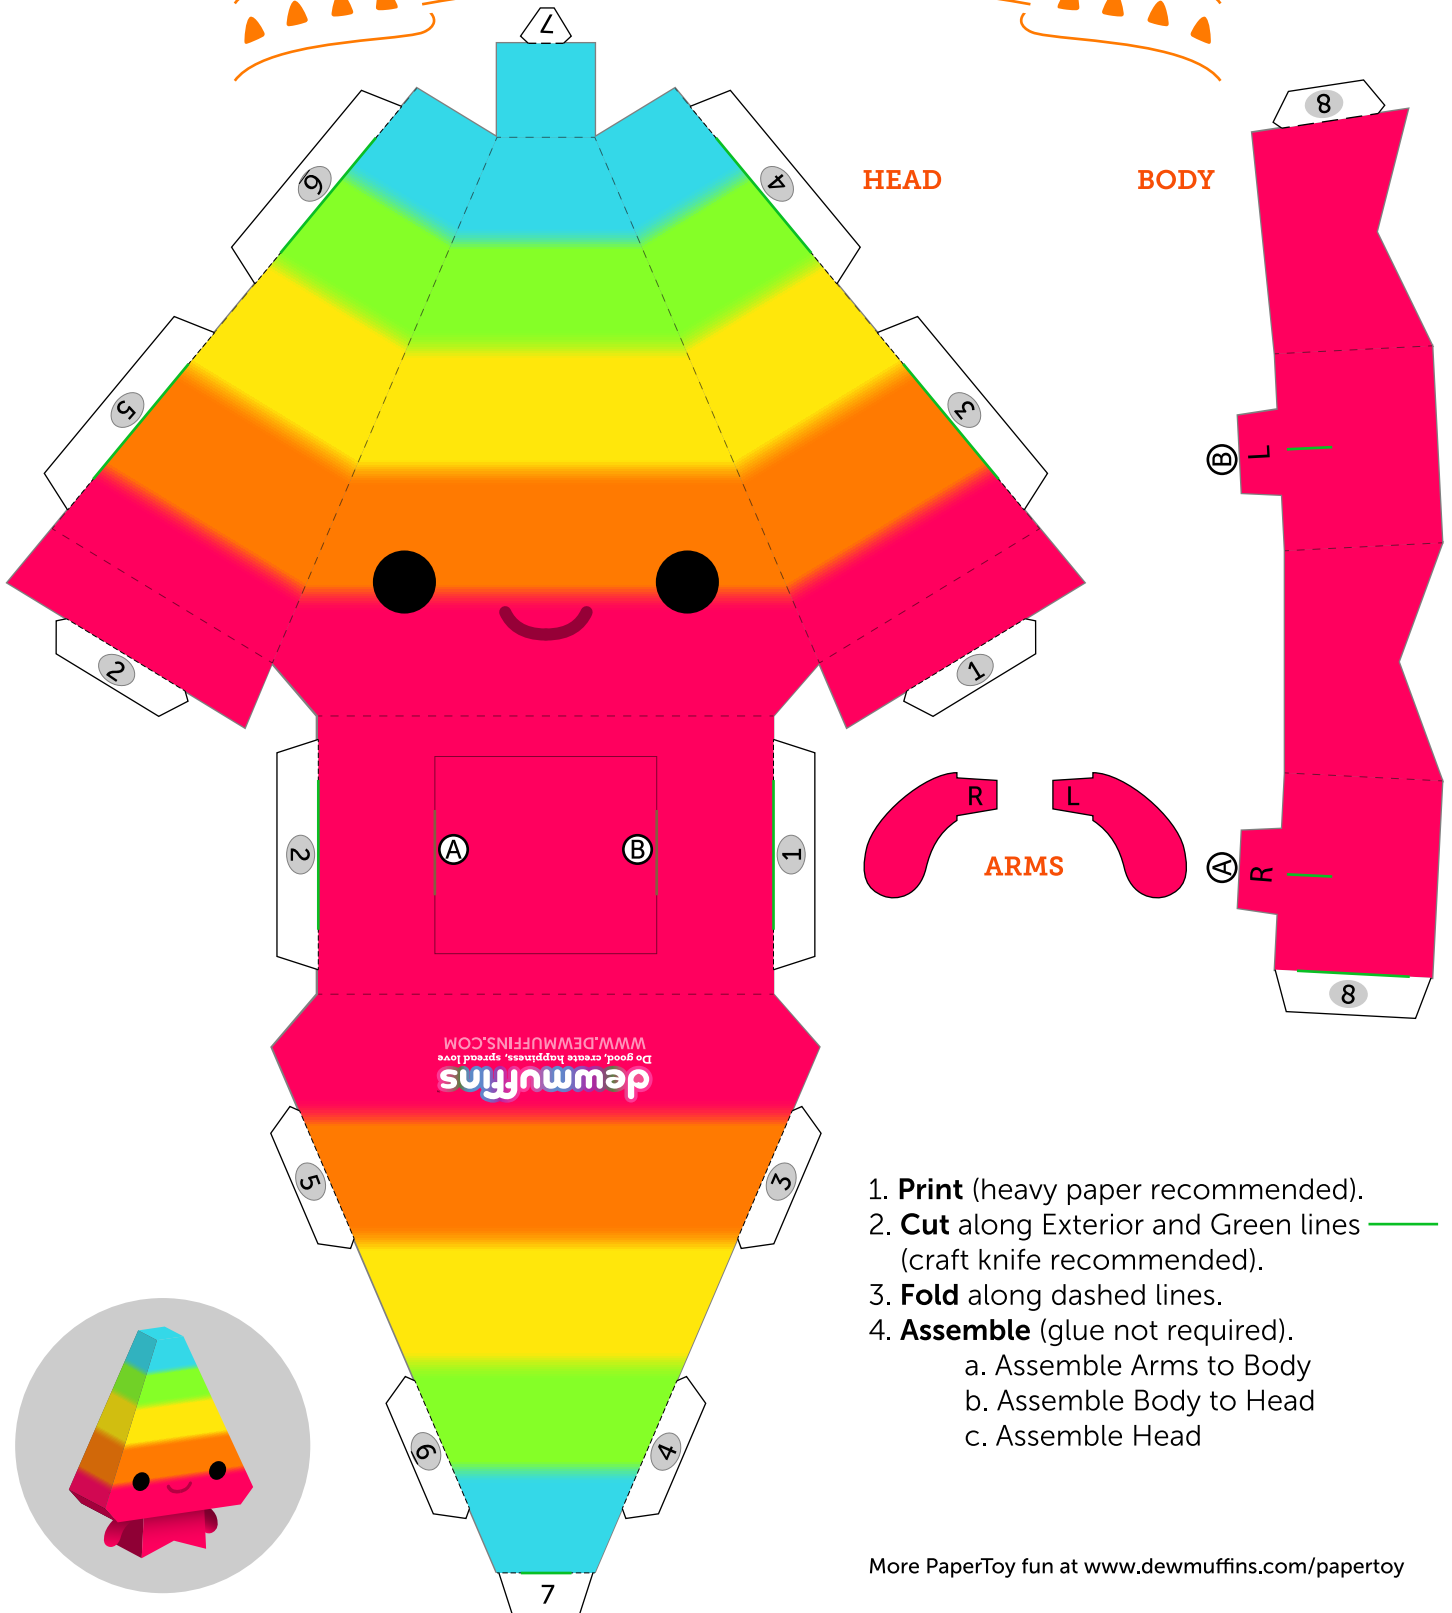

RAINBOW FLAVOR

dewmuffins

DO-IT-YOURSELF PAPERTOY COLLECTIBLE

Candy Corn

CITIZENS

1. **Print** (heavy paper recommended).
2. **Cut** along Exterior and Green lines (craft knife recommended).
3. **Fold** along dashed lines.
4. **Assemble** (glue not required).
 - a. Assemble Arms to Body
 - b. Assemble Body to Head
 - c. Assemble Head