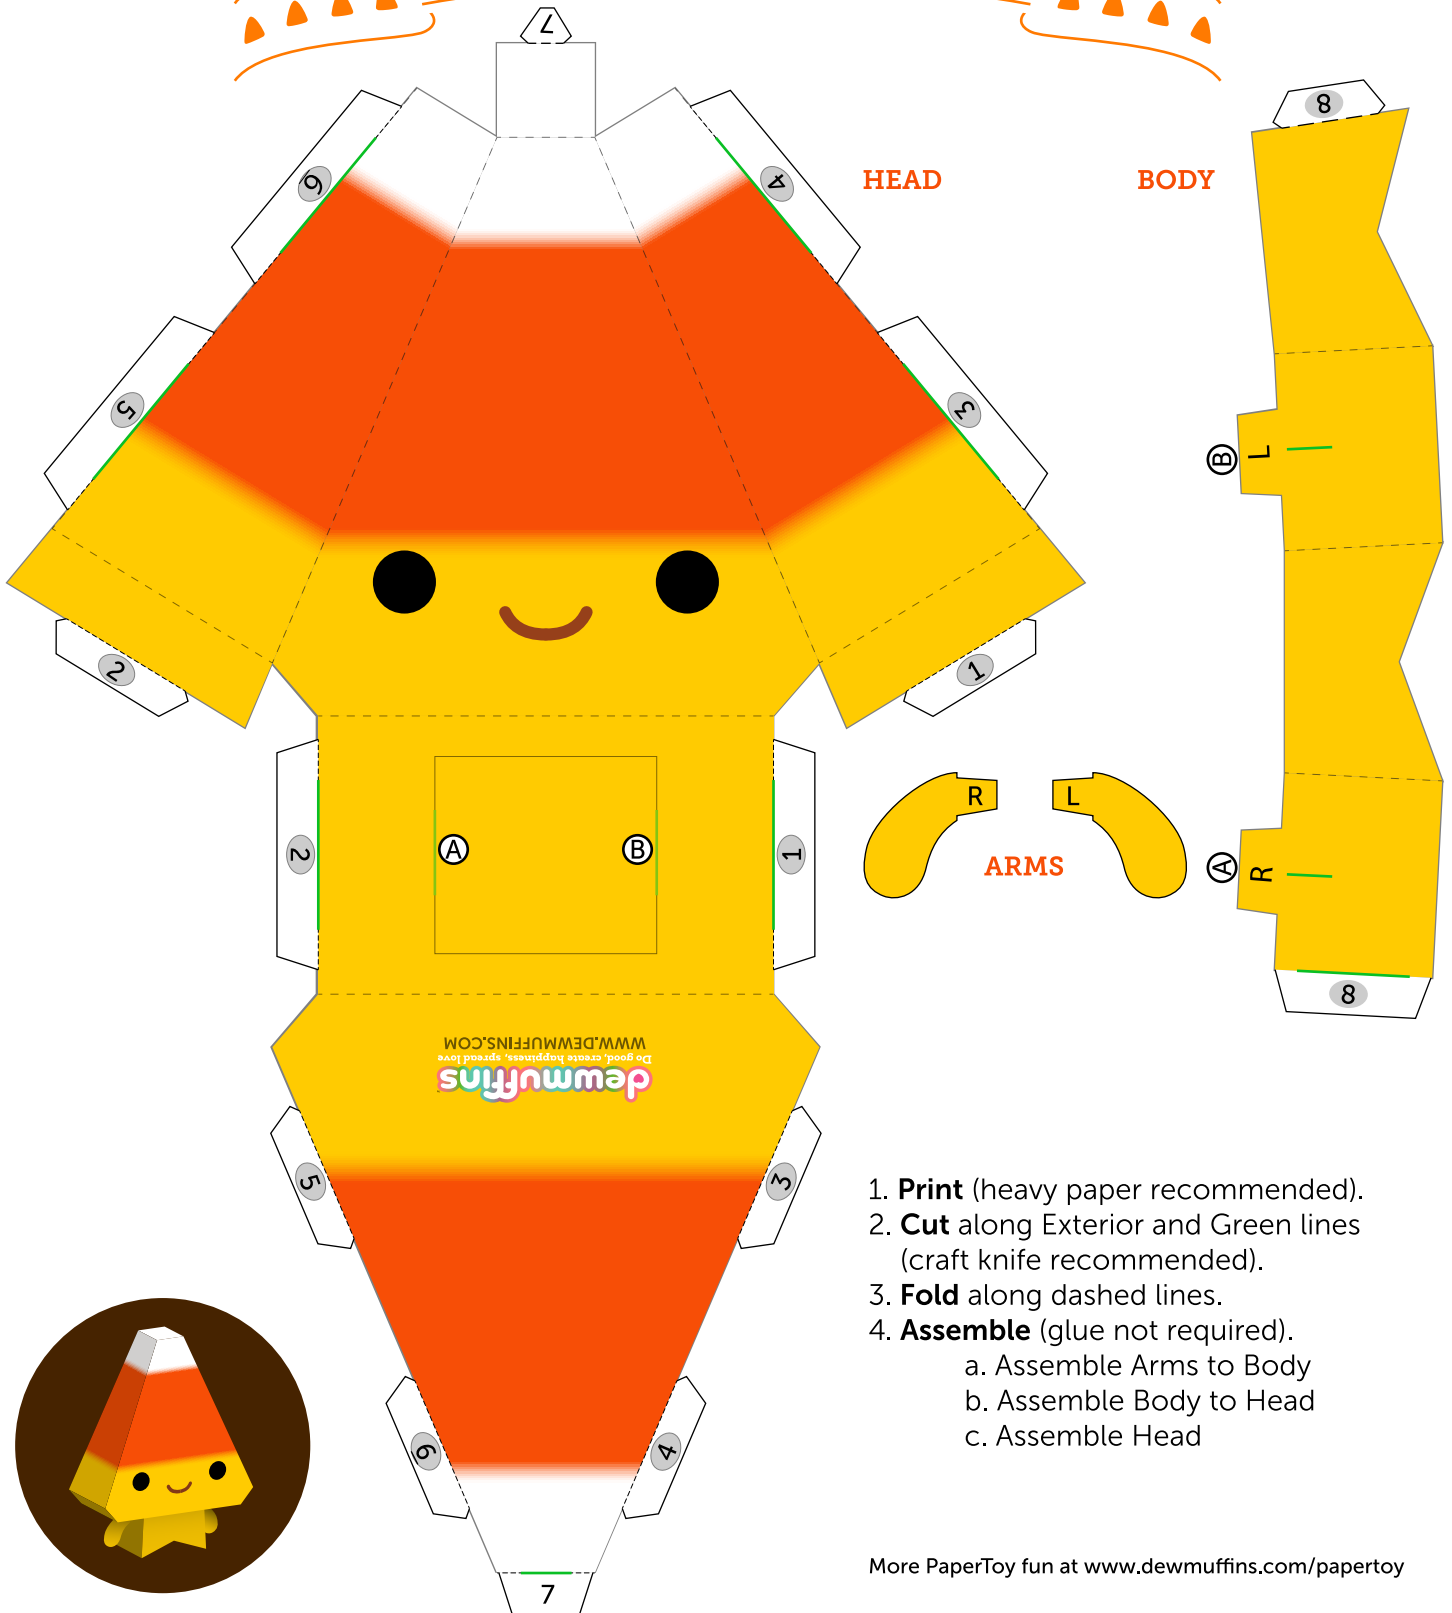

ORIGINAL FLAVOR

dewmuffins  
DO-IT-YOURSELF PAPERTOY COLLECTIBLE

# Candy Corn

## CITIZENS

1. **Print** (heavy paper recommended).
2. **Cut** along Exterior and Green lines (craft knife recommended).
3. **Fold** along dashed lines.
4. **Assemble** (glue not required).
  - a. Assemble Arms to Body
  - b. Assemble Body to Head
  - c. Assemble Head