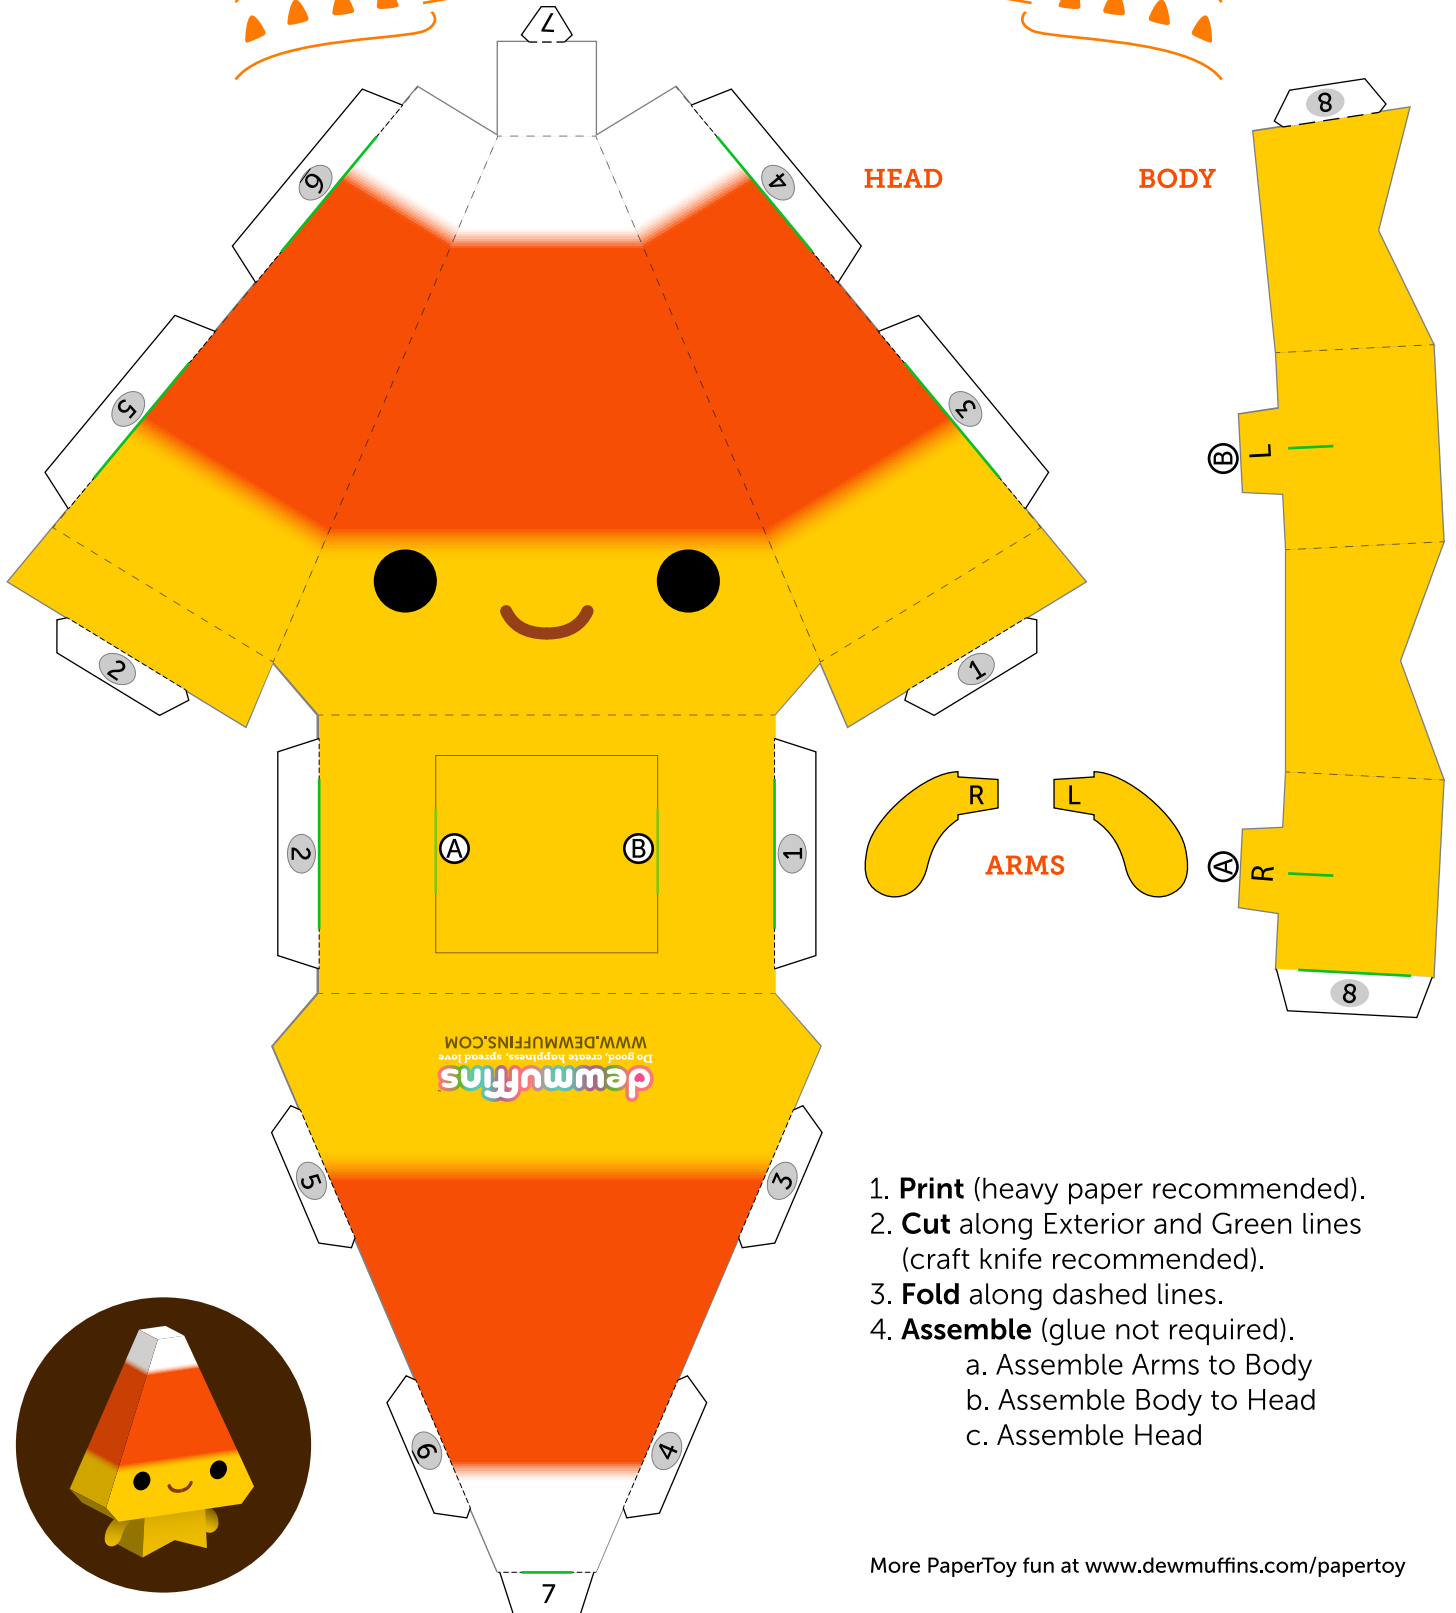

ORIGINAL FLAVOR

dewmuffins
DO-IT-YOURSELF PAPERTOY COLLECTIBLE

Candy Corn

CITIZENS

1. **Print** (heavy paper recommended).
2. **Cut** along Exterior and Green lines (craft knife recommended).
3. **Fold** along dashed lines.
4. **Assemble** (glue not required).
 - a. Assemble Arms to Body
 - b. Assemble Body to Head
 - c. Assemble Head