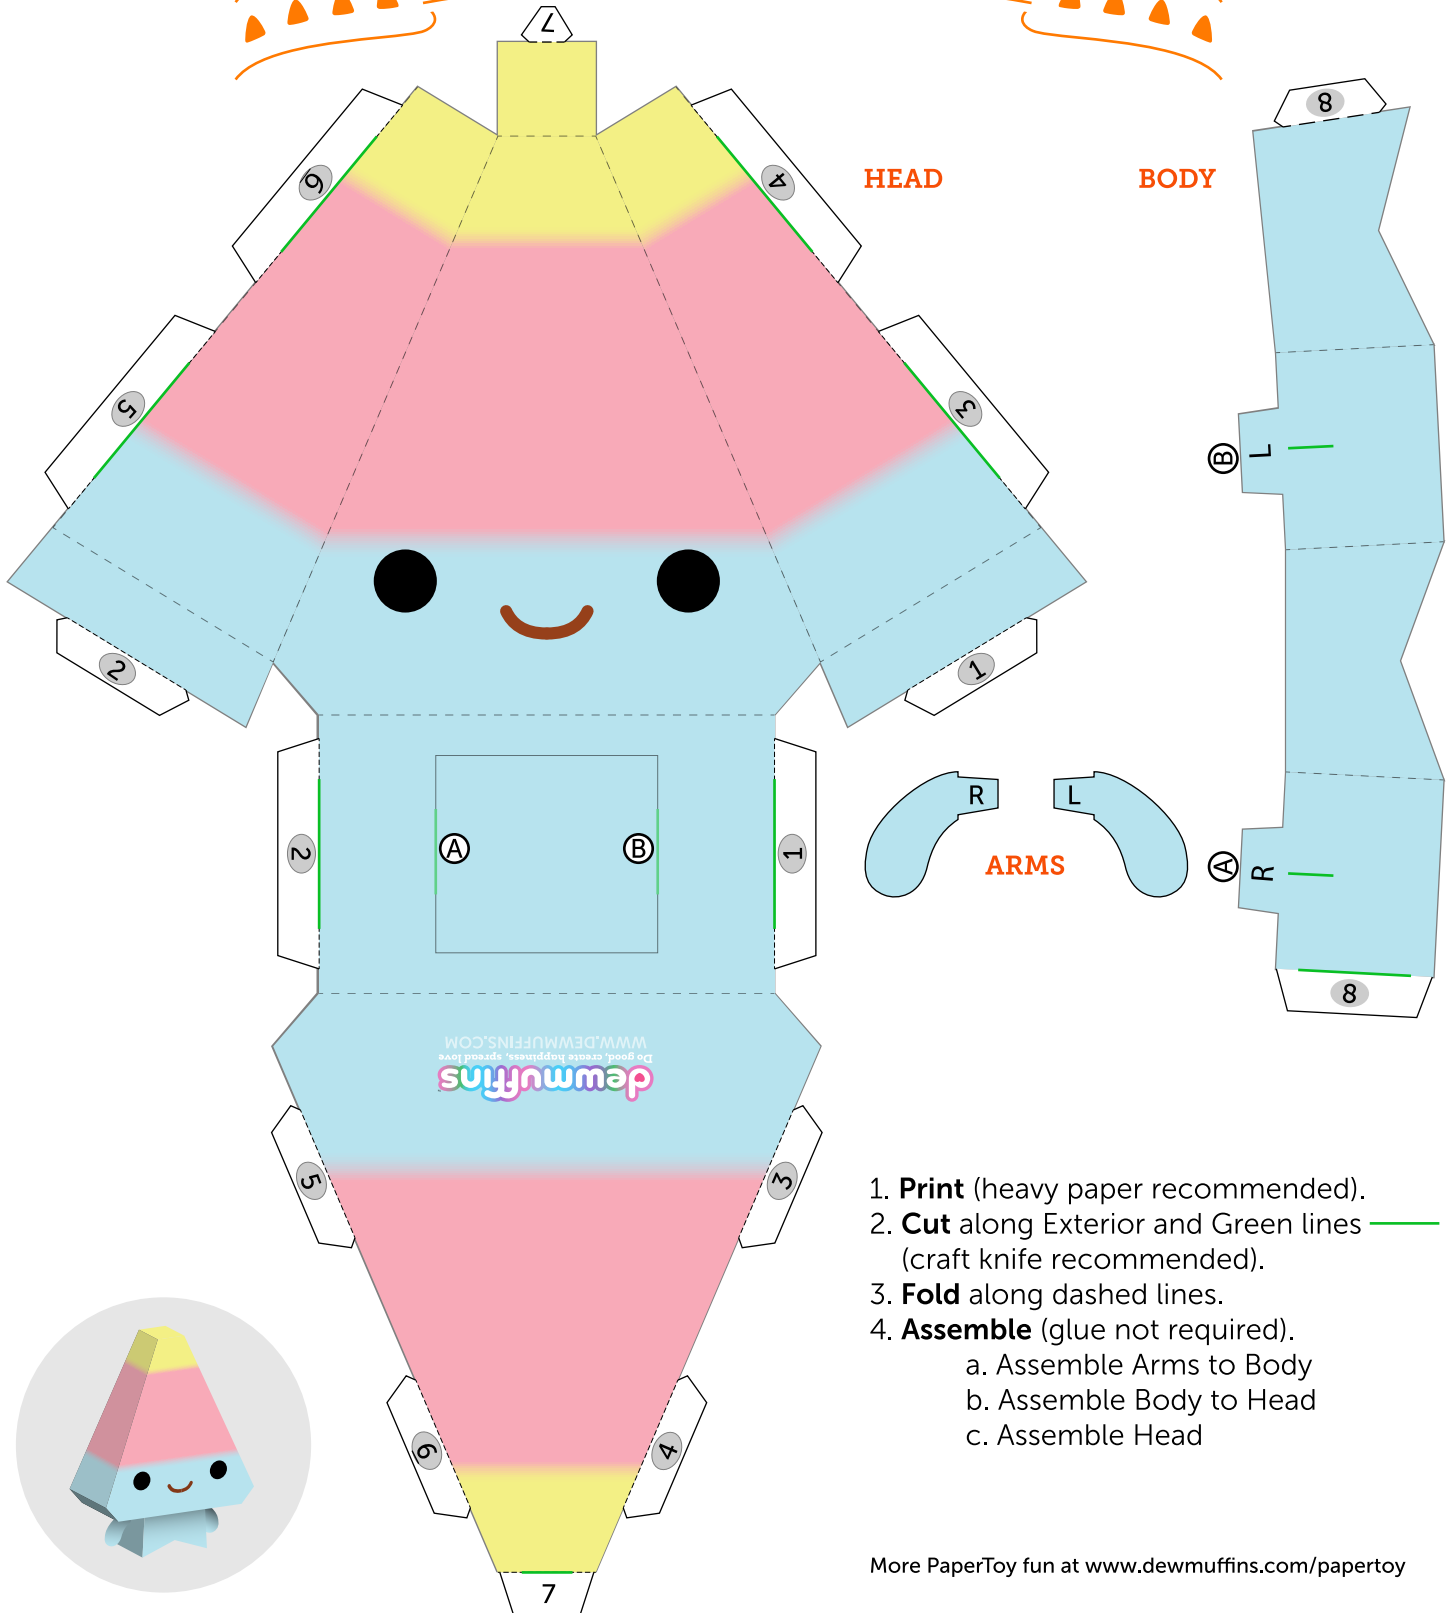

PASTEL FLAVOR

dewmuffins
DO-IT-YOURSELF PAPERTOY COLLECTIBLE

Candy Corn

CITIZENS

1. **Print** (heavy paper recommended).
2. **Cut** along Exterior and Green lines (craft knife recommended).
3. **Fold** along dashed lines.
4. **Assemble** (glue not required).
 - a. Assemble Arms to Body
 - b. Assemble Body to Head
 - c. Assemble Head