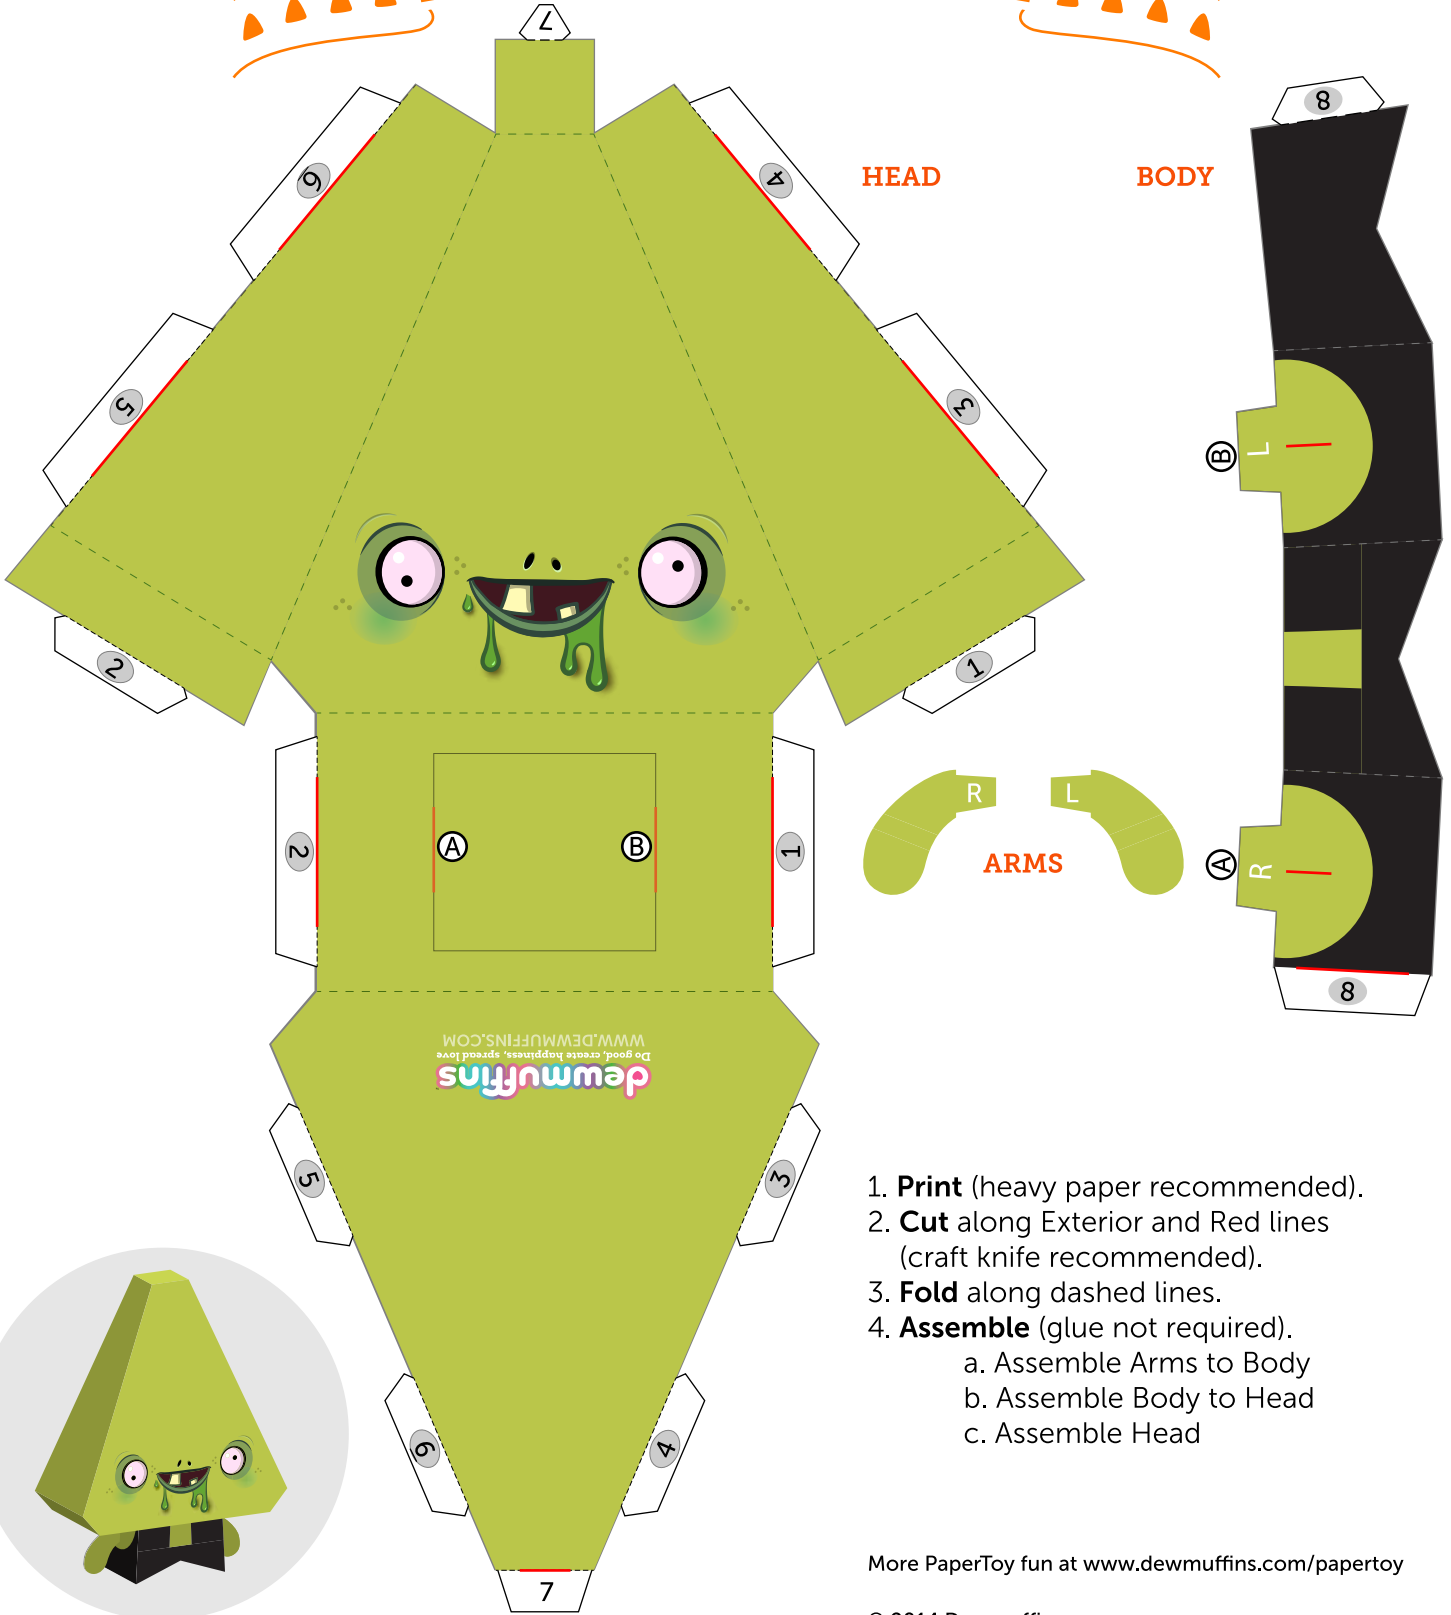

ZOMBIE FLAVOR

dewmuffins  
DO-IT-YOURSELF PAPERTOY COLLECTIBLE

# candy Corn

## CITIZENS

1. **Print** (heavy paper recommended).
2. **Cut** along Exterior and Red lines (craft knife recommended).
3. **Fold** along dashed lines.
4. **Assemble** (glue not required).
  - a. Assemble Arms to Body
  - b. Assemble Body to Head
  - c. Assemble Head