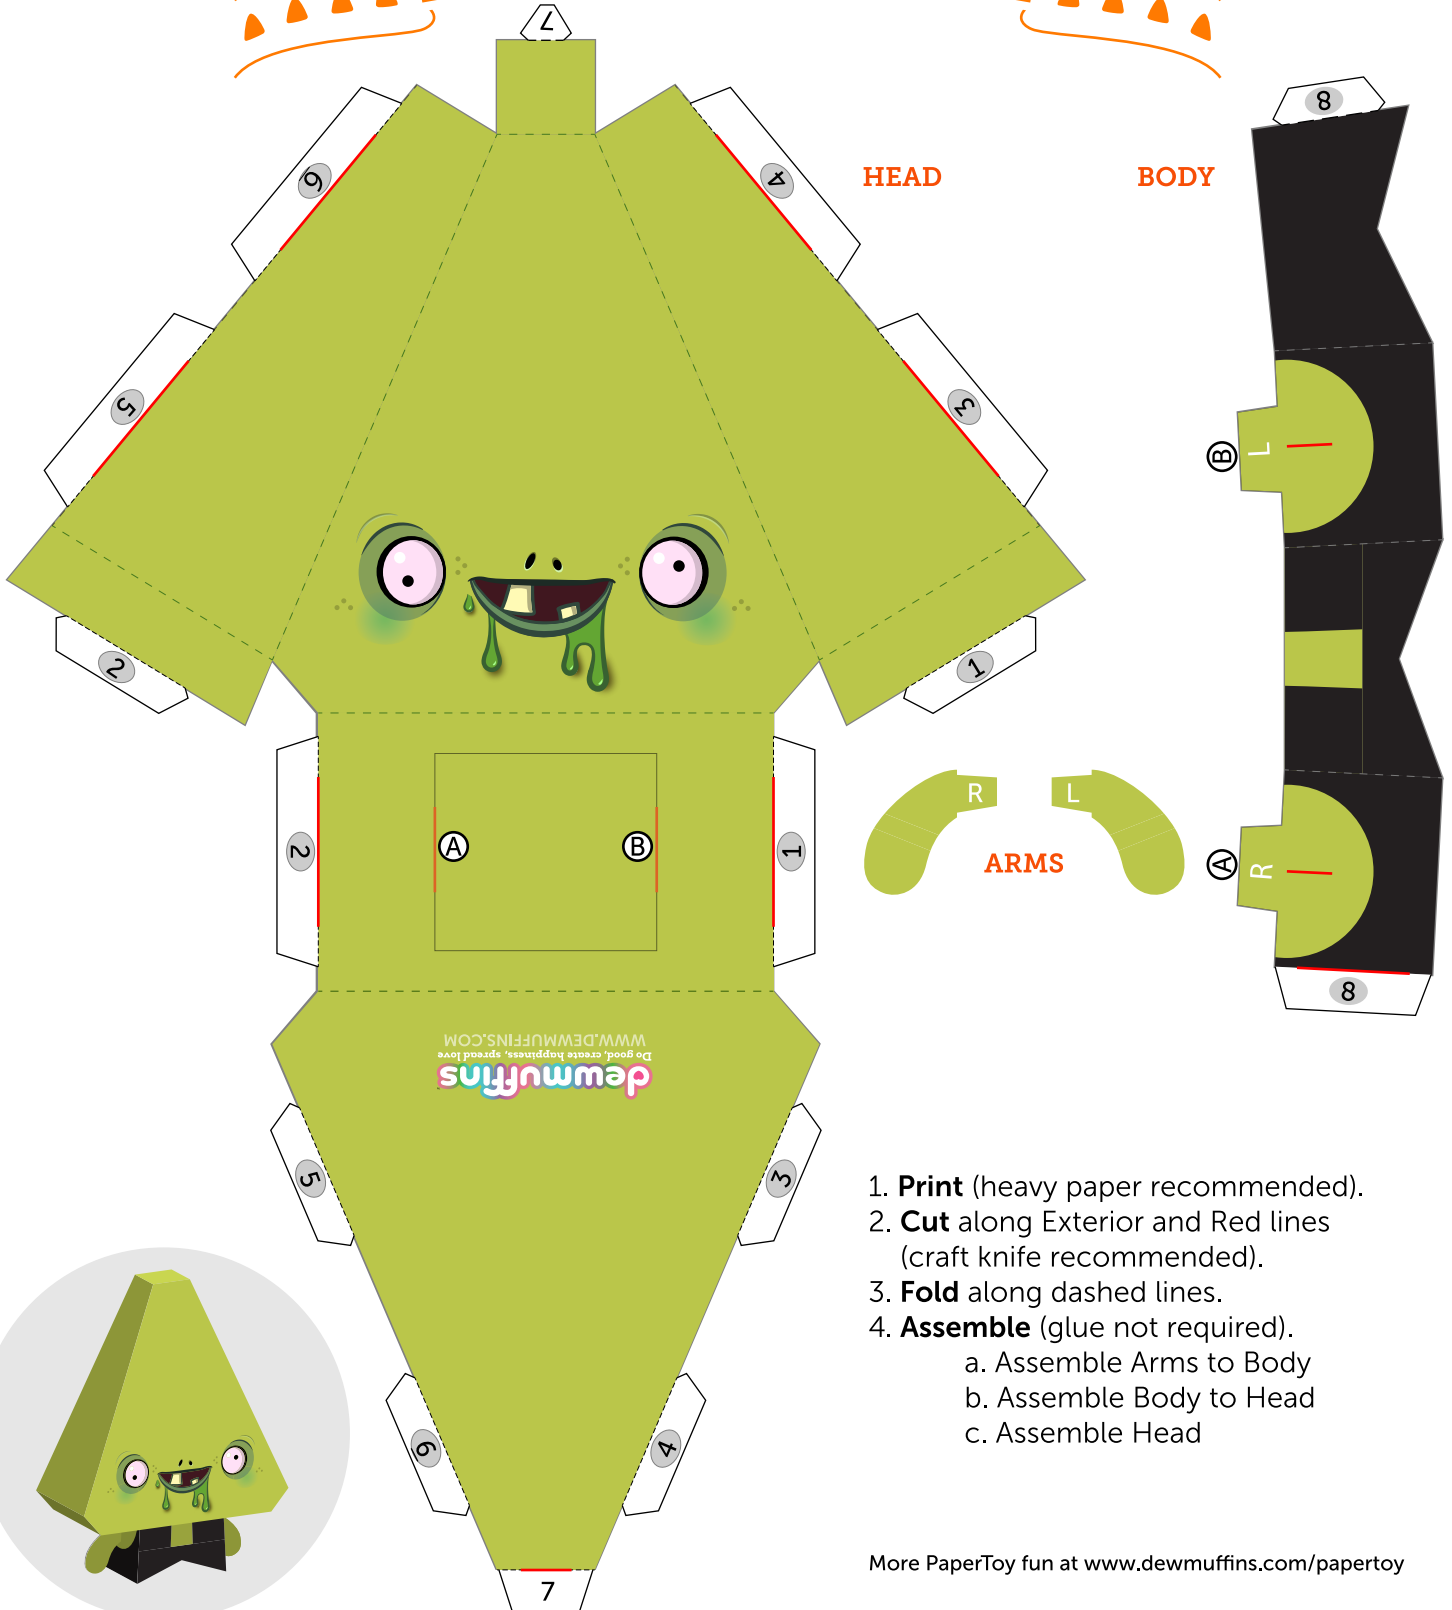

ZOMBIE FLAVOR

dewmuffins

DO-IT-YOURSELF PAPERTOY COLLECTIBLE

Candy Corn

CITIZENS

1. **Print** (heavy paper recommended).
2. **Cut** along Exterior and Red lines (craft knife recommended).
3. **Fold** along dashed lines.
4. **Assemble** (glue not required).
 - a. Assemble Arms to Body
 - b. Assemble Body to Head
 - c. Assemble Head