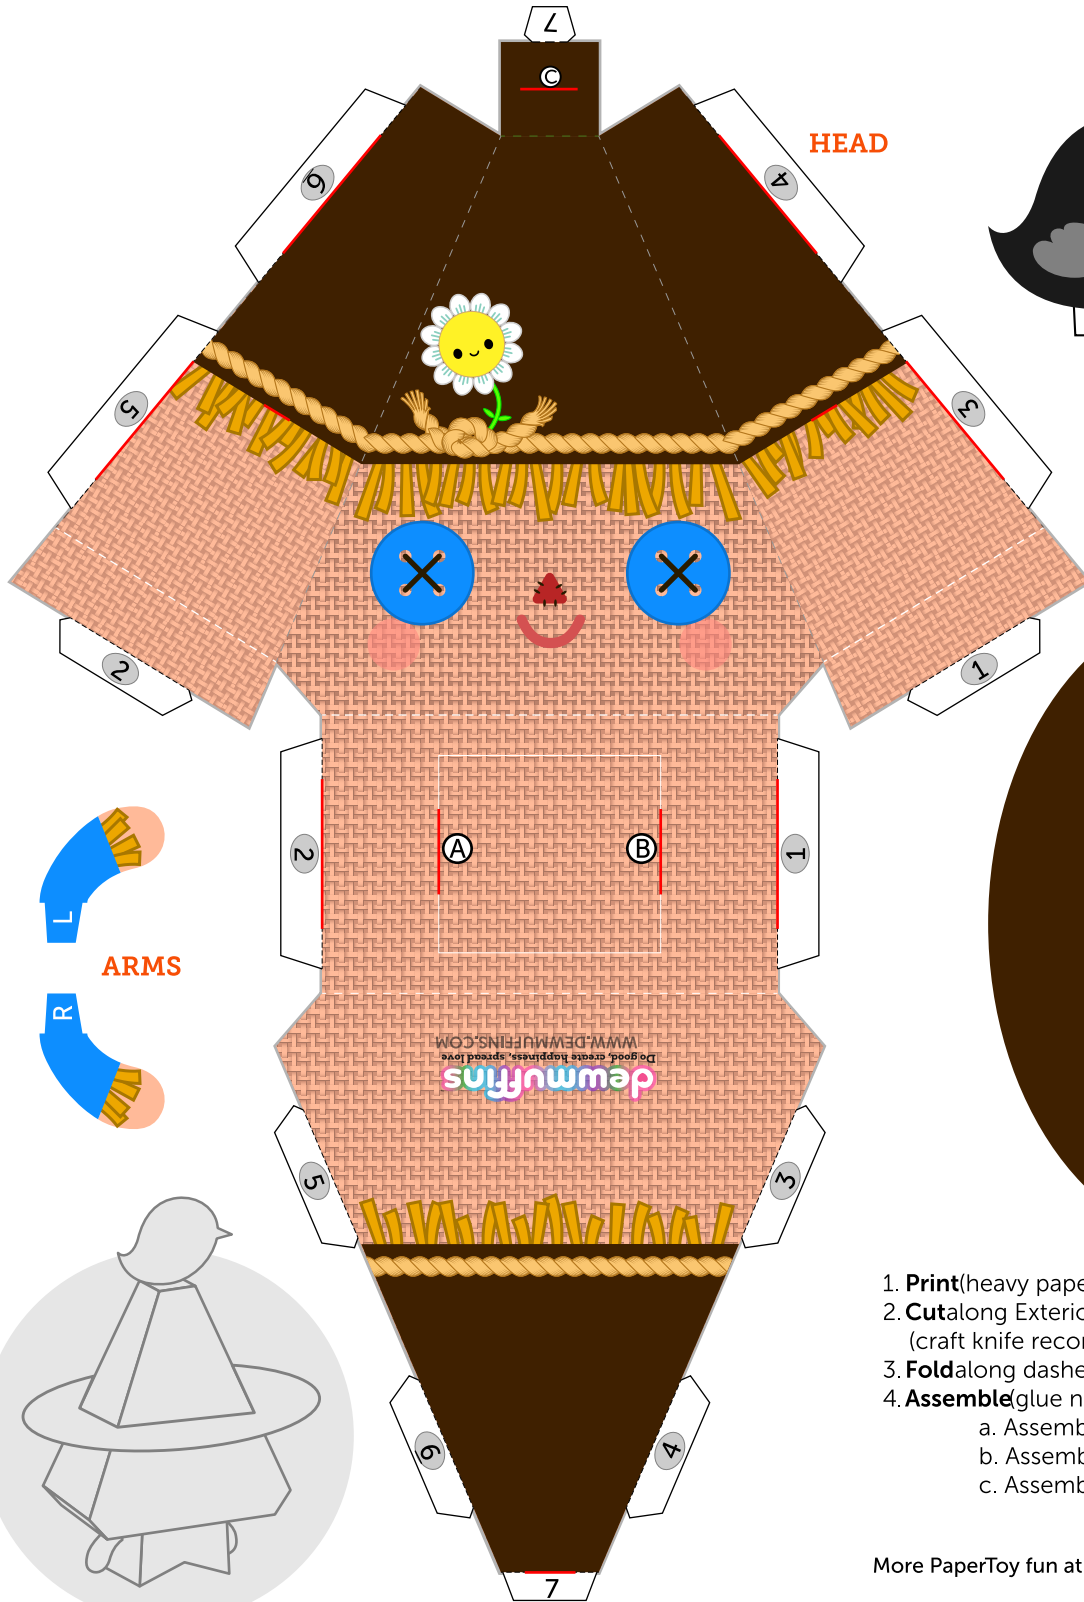

SCARECROW FLAVOR

dewmuffins
PAPER TOY PRINTABLE

Candy Corn CITIZENS

1. **Print**(heavy paper recommended).
2. **Cut**along Exterior and Red lines (craft knife recommended).
3. **Fold**along dashed lines.
4. **Assemble**(glue not required).
 - a. Assemble Arms to Body
 - b. Assemble Body to Head
 - c. Assemble Head