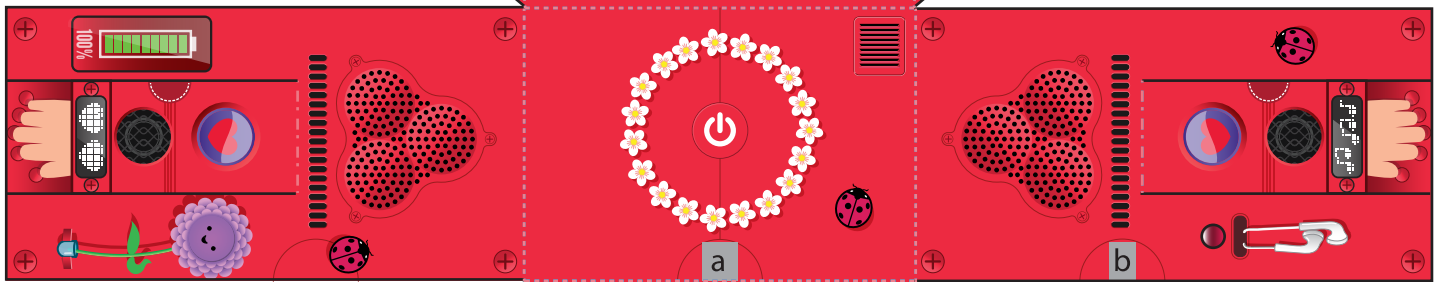

### Legend

- Cut
- Bend back
- Bend forward
- Glue

## STEREOBOT

PaperToy

Designer: Ivan Ricci aka kawaii-style

[www.kawaii-style.net](http://www.kawaii-style.net)

Custom by: Dewmuffins

From: USA

Website: [www.dewmuffins.com](http://www.dewmuffins.com)