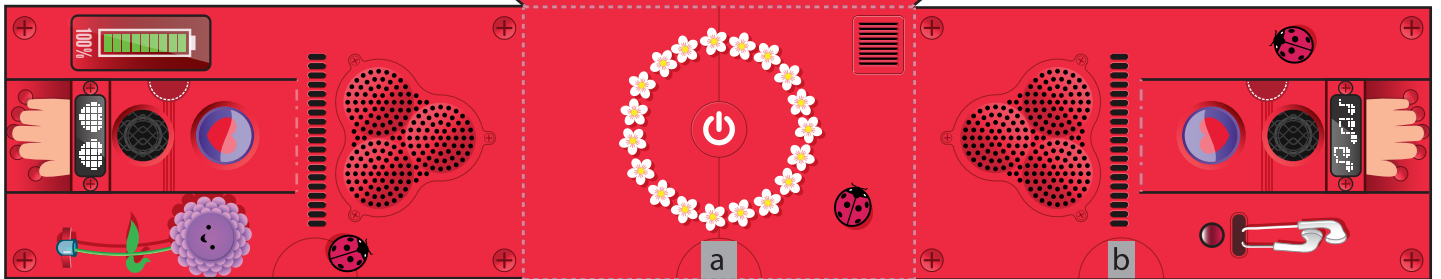

Legend

- Cut
- Bend back
- Bend forward
- Glue

STEREOBOT

PaperToy

Designer: Ivan Ricci aka kawaii-style

www.kawaii-style.net

Custom by: Dewmuffins

From: USA