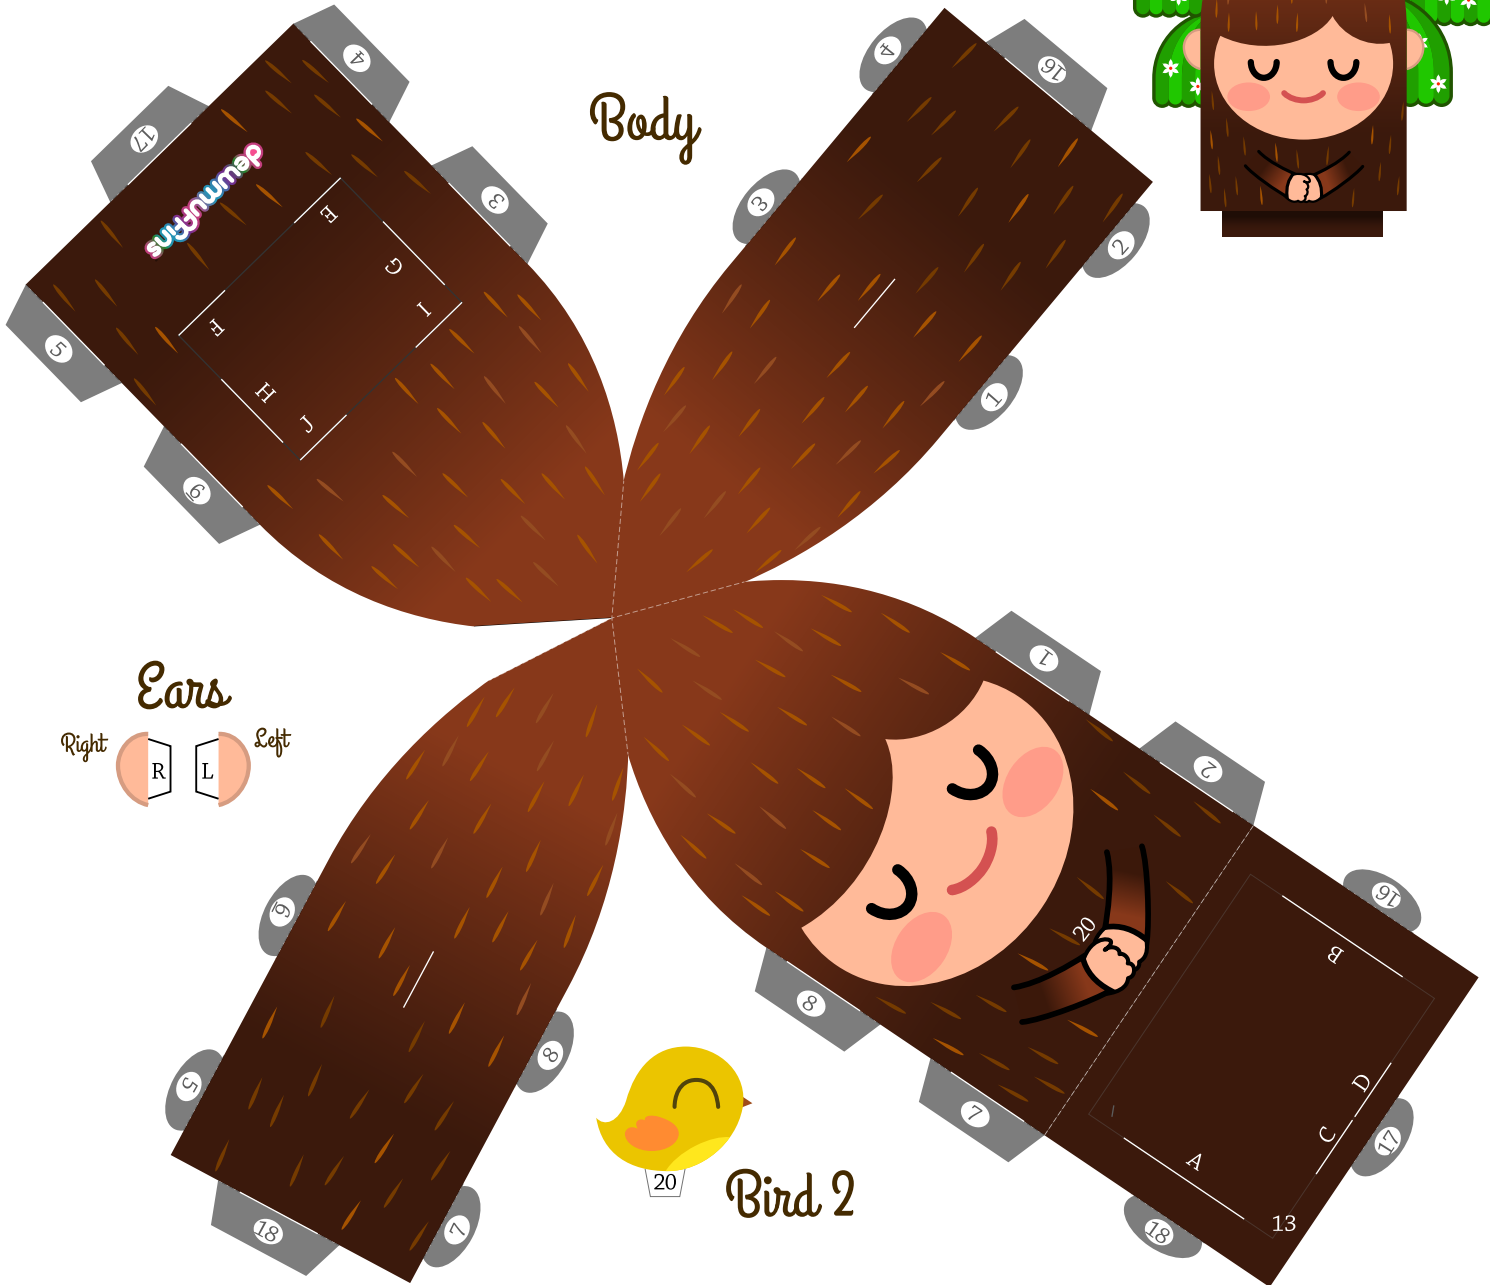

Terralings Song Birds

Body

Ears

Bird 2

Base

Terralings Song Birds

Tree

Bird 1

Basket

Supplies:

1. Color printer.
2. Paper (thick paper works best).
3. Craft knife.
- Glue not required.

Instructions:

1. Print.
2. Cut along exterior lines, then internal white lines.
3. Score and Fold dashed lines.
4. Assemble the Basket, Base, Bird 1 and Ears to the Body.
Assemble Body, Assemble Tree to Basket. Add Bird 2.