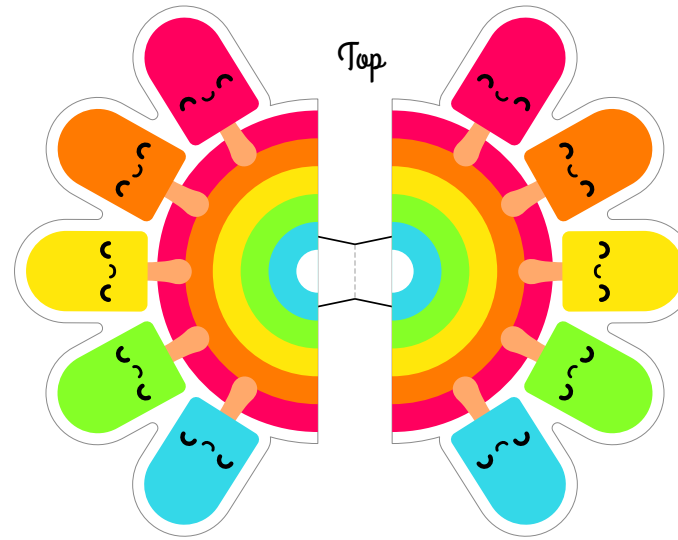

dewmuffins
Make-It-Yourself Paper Craft Toy Collectible
Ice Pop Mobile

Supplies:

1. Color printer.
2. Paper (thick paper works best).
3. Craft knife.
- Glue not required.

Instructions:

1. Print.
2. Cut along exterior lines.
3. Score and Fold dashed lines.
4. Assemble.

Skill Level

Easy _____ Advanced

dewmuffins